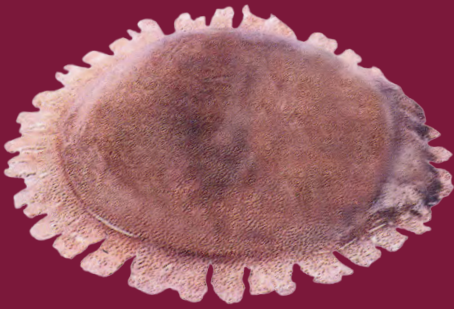

TONGUE SOLE

BARRACUDA

INDIAN GOAT FISH

DARK BAND GOAT FISH

INDIAN SALMON

SEA FOODS

BOMBAY DUCK

ASIAN SEA BASS

LONG SPINE SEA

JAPANESE SILVER BREAM

JAPANESE THREAD FIN BREAM

BRIDLED EMPEROR BREAM

SEA FOODS

BLUESPOT GREY MULLET

MILK FISH

BULL EYE

INDIAN CONGER EEL

PARROT FISH

CATLA

SEA FOODS

BLUESPOT GREY MULLET

DOLPHIN FISH

**WHITE SPOTTED SPINE
FOOT**

SILVER POMPANO